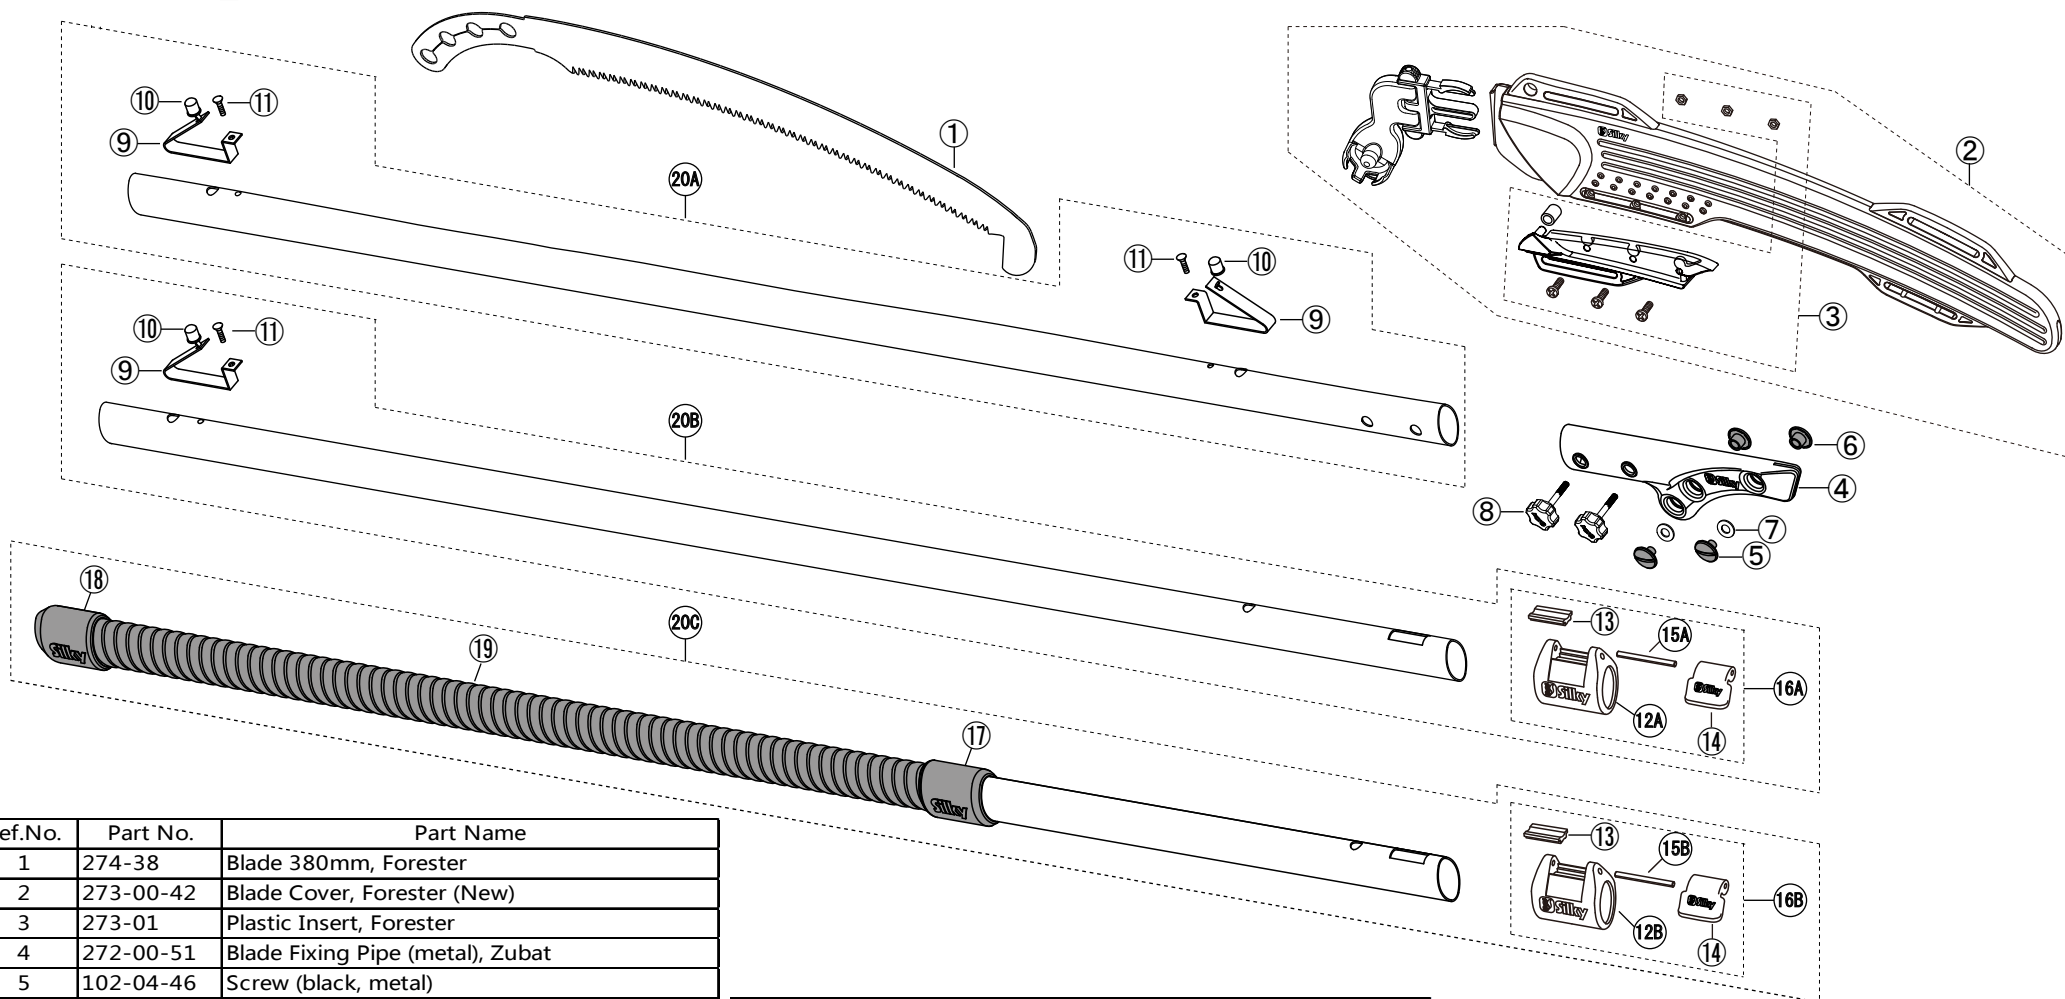

Stiky FORESTER 3000·4500

2015.05.11

Ref.No.	Part No.	Part Name
1	274-38	Blade 380mm, Forester
2	273-00-42	Blade Cover, Forester (New)
3	273-01	Plastic Insert, Forester
4	272-00-51	Blade Fixing Pipe (metal), Zubat
5	102-04-46	Screw (black, metal)
6	102-04-47	Nut (black, metal)
7	110-04-36	Washer, Accel
8	272-04-32	Bolt, Zubat pole saw
9	272-04-05	Stopper Button Spring, Longboy, Zubat
10	365-04-38	Stopper Button, Longboy
11	370-04-77	Spring Fixing Bolt, Longboy
12A	273-04-04	Clamp Housing (S), Forester
12B	273-04-05	Clamp Housing (L), Forester
13	234-04-06	Spacer, Zubat, Longboy
14	177-04-74	Shaking Proof, Lever (NEW)
15A	177-04-78	Rod Pin, Zubat, Longboy
15B	177-04-84	Rod Pin, Hayauchi, Longboy

Ref. No.	Part No.	Part Name
16A	273-02	Clamp Housing (S) ass'y, Forester
16B	273-03	Clamp Housing (L) ass'y, Forester
17	273-04-02	Rubber Sleeve, Forester
18	273-04-03	Rubber Sole, Forester
19	273-04-01	Rubber Grip Tape, Forester
20A	273-00-22	Pole (S), Forester 3000
	273-00-26	Pole (S), Forester 4500
20B	273-00-23	Pole (M), Forester 3000
	273-00-27	Pole (M), Forester 4500
20C	273-00-12	Pole (L), Forester 3000
	273-00-14	Pole (L), Forester 4500